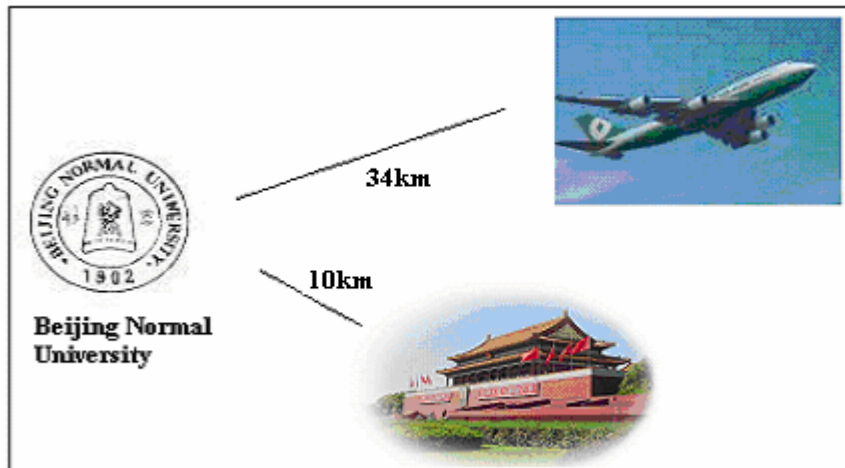

## 1. Beijing Normal University

Beijing Normal University is situated in NO. 19 Xijiekouwai Street, Haidian District, in the northwest of Beijing city. It is about 34km from the airport and 10 km far from the Tian'anmen Square. The Taxi fee from the airport to Beijing Normal University is about 80-100 RMB Yuan.

## 2. Jingshi Hotel in Beijing Normal University

Jingshi hotel is just located in the southeast corner of Beijing Normal University campus, which is also called International Academic Exchange Center of BNU.